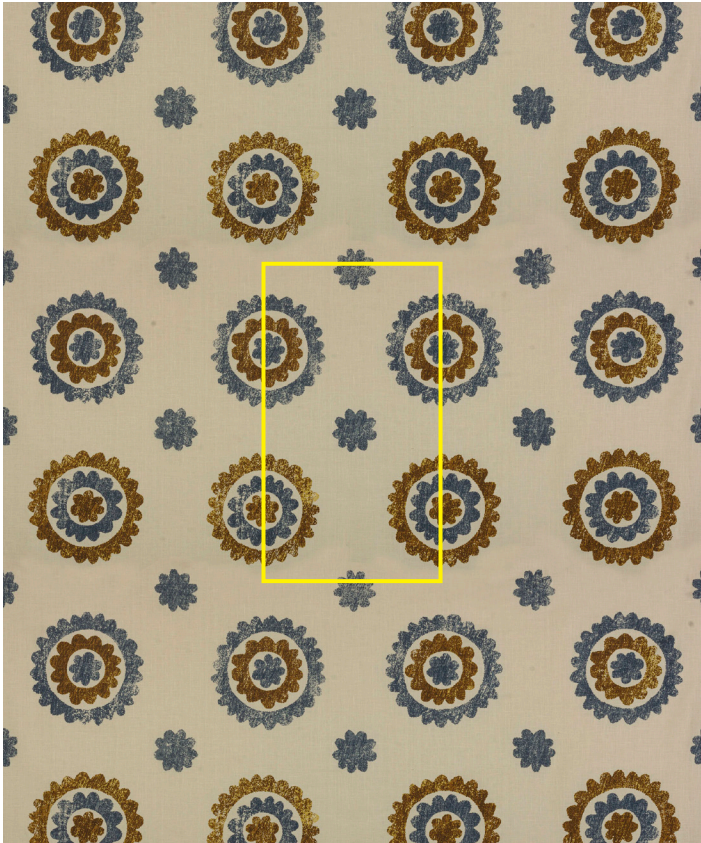

n a m a y s a m a y

Nafis Golden Brown | NAF-04-N

Design	Nafis
Colour	Golden Brown
Code	NAF-04-N
Composition	100% Linen
Width	127cm / 50in
Repeat	32cm (h) 63.5cm (v) 12.5in (h) 25in (v)
Weight	286g/sqm
Notes